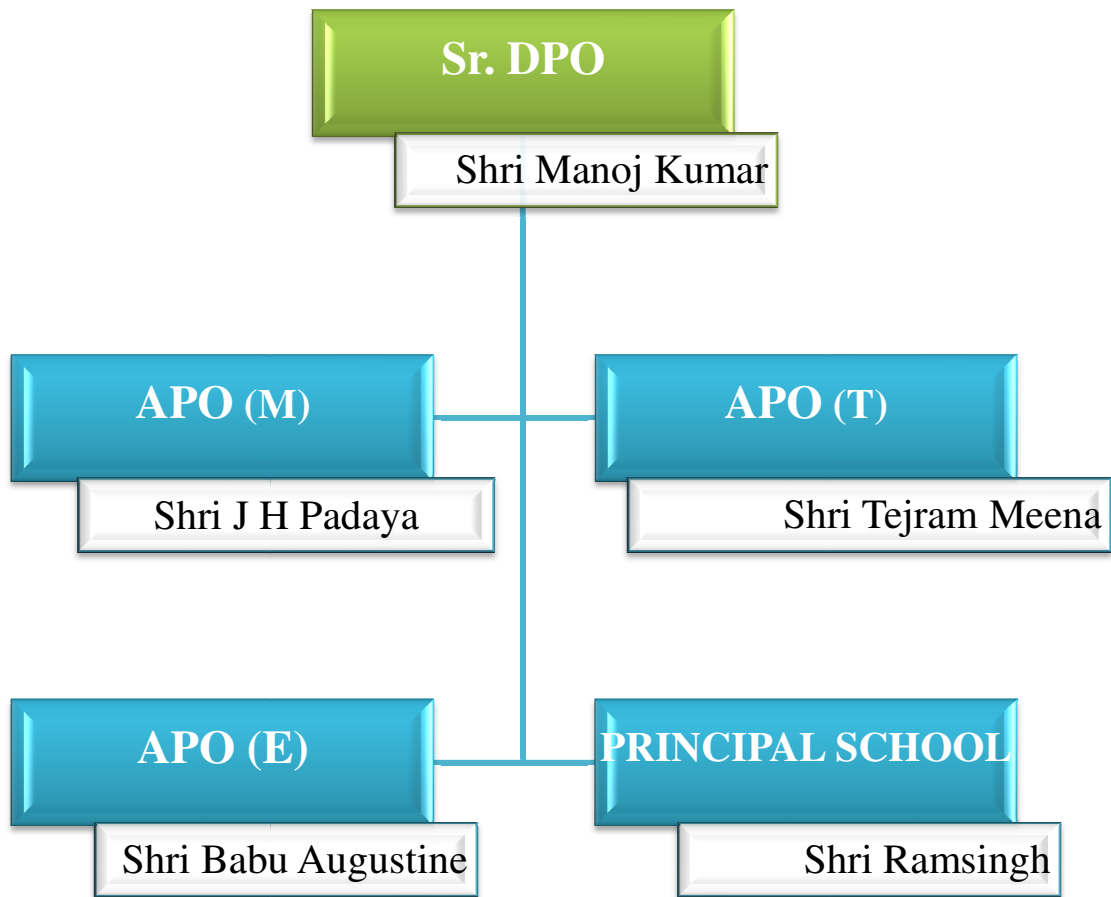

Personnel Department is headed by Sr.DPO and three APOs. There is one Principal who is look after the Railway School.

The Organisation chart is as below.

ORGANISATION STRUCTURE

The Personnel Department deals with Human Resource Management right from recruitment to retirement. Cadre strength of Personnel Department is 118 (including School staff). Total staff strength of Bhavnagar division is 8012. On roll of the division is 6483