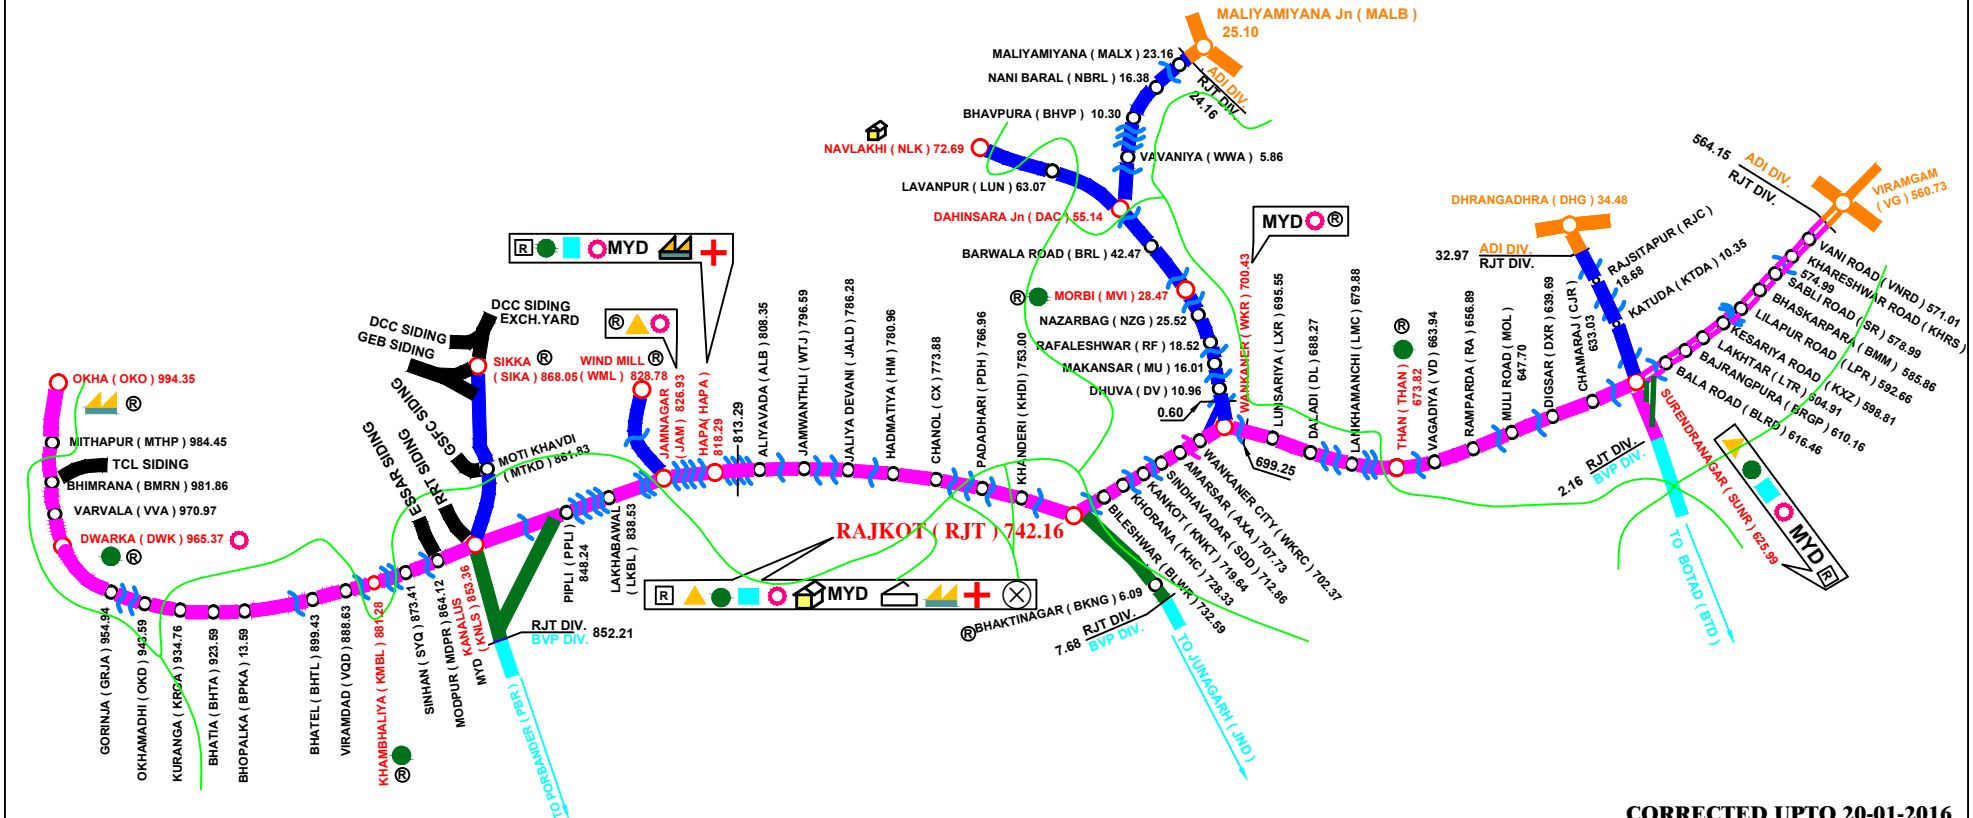

# SYSTEM MAP OF RAJKOT DIVISION

CORRECTED UPTO 20-01-2016

### SYMBOLS

ADEN's HQ SHOWN THUS.....	▲	MAJOR YARDS SHOWN THUS .....	MYD
S. S. E.(P-WAY) SHOWN THUS .....	●	C & W DEPOT SHOWN THUS .....	▲
S. S. E.(SIG.) SHOWN THUS .....	■	STORE LOCATION SHOWN THUS .....	⊗
T. I. SHOWN THUS .....	○	BRAKE DOWN TRAIN SHOWN THUS .....	⏏
MAJOR GOODS SHEDS SHOWN THUS .....	🏠	IMPORTANT RIVER SHOWN THUS .....	~

### LEGENDS

- BG.Double Lines **D-Spl ROUTE**
- Doubling work in progress
- BG.Single Lines
  - I) D-Spl Route
  - II) D Route
  - III) E Route
  - IV) ADI Division Juri.
  - V) BVP Division Juri.

### ROUTE Kms.

590.842

DRAWN BY:- C.I. Patel SSE (DRG) & Govardhan Sharma SSE (DRG)